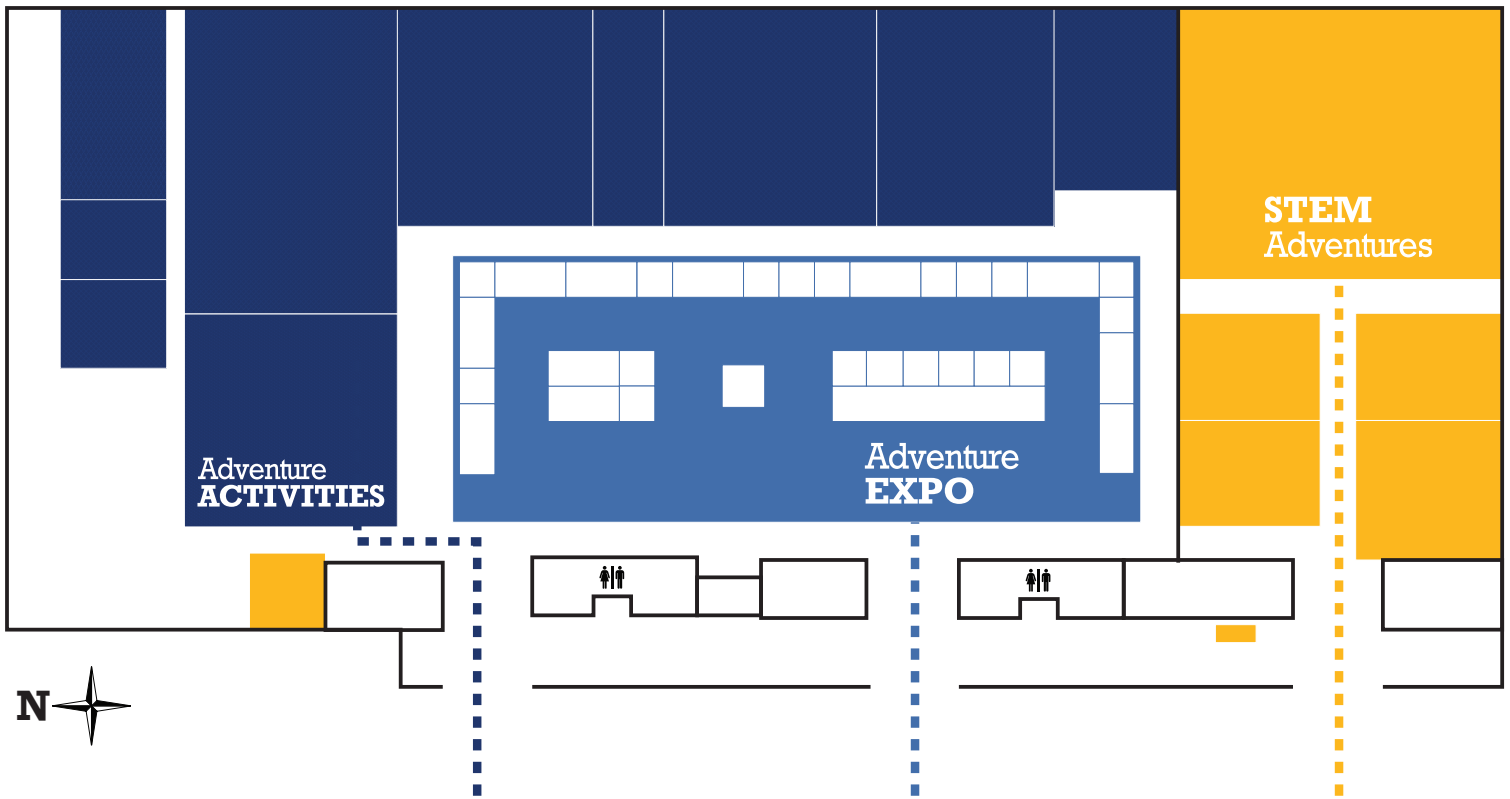

FIND YOUR ADVENTURE

Adventure ACTIVITIES

Adventure EXPO

STEM Adventures

- Airsoft
- Archery
- BMX Bikes
- Bouldering Wall
- Branding
- Climbing Wall
- Fishing
- Laser Rifle
- Log Rolling

- Milk Crate Stacking
- Pedal Karts
- Remote Control Vehicles
- Slackline
- Steer Roping
- Tamahawk Throwing
- Welding
- Zip Line

- A-B Emblem
- Adventure Expo Stage
- Alps Mountaineering
- Alt Route Meals
- Atlanta Area Council
- ClassB
- Great Smoky Mountain Council
- International Committee
- ISCA
- Liberty Mountain Slack Lines
- LightHeart Gear
- Model Campsite
- MODL Outdoors
- MSU, Cognition and Leadership Development Lab
- National Capital Area Council

Don't see your activity here?

Check the World's Fair Park field in front of this building! Some activities, like Tennessee River Voyage & SCUBA, are at other locations.

Adventure CENTRAL

FEATURING

STEM Adventures

Adventure EXPO